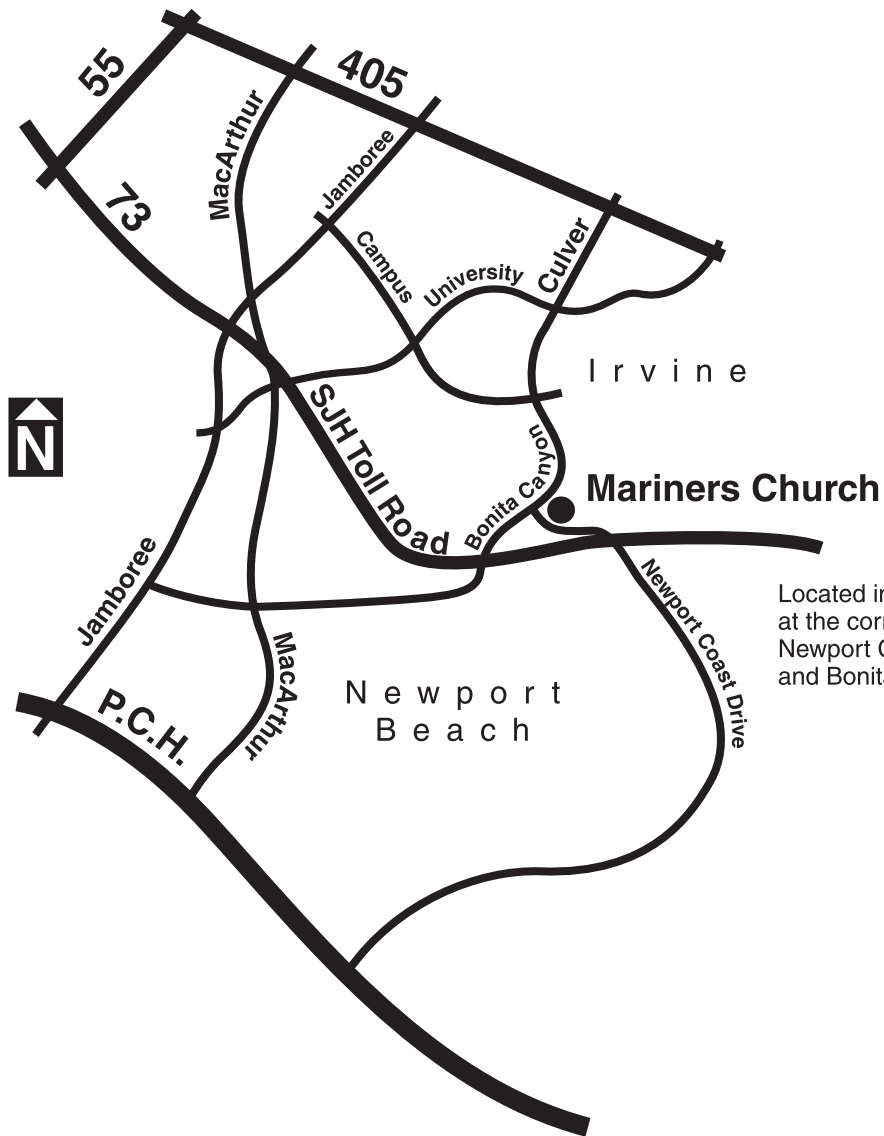

Map to Mariners Church

5001 Newport Coast Drive, Irvine, CA 92612 • 949.854.7600 • www.marinerschurch.org

Located in Irvine
at the corner of
Newport Coast Drive
and Bonita Canyon Drive.